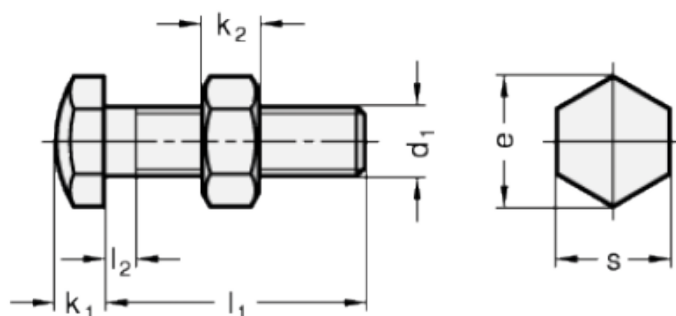

Article number: 20251M630BK

Description: E+G Setting bolt GN 251-M6-30-BK
with nut

Measures

Type AK

Type BK

Mounting block GN 412.1

| | | |
|---------|--------|--------|
| d | = M6 | s = 10 |
| e | = 11.5 | |
| K | = - | |
| k1 | = 4 | |
| k2 | = 3.6 | |
| l1 | = 30 | |
| l2 max. | = 3 | |
| l3 | = 2 | |