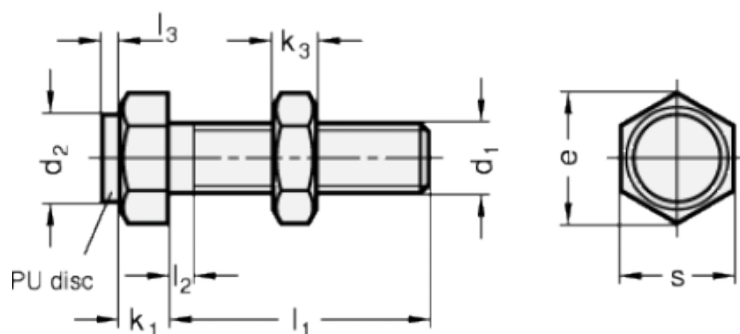

Article number: 20251M630BK

Description: E+G Setting bolt GN 251-M6-30-BK
with nut

Measures

Type AK

Type BK

Mounting block GN 412.1

| | | |
|---------|--------|--------|
| d | = M6 | s = 10 |
| e | = 11.5 | |
| K | = - | |
| k1 | = 4 | |
| k2 | = 3.6 | |
| l1 | = 30 | |
| l2 max. | = 3 | |
| l3 | = 2 | |